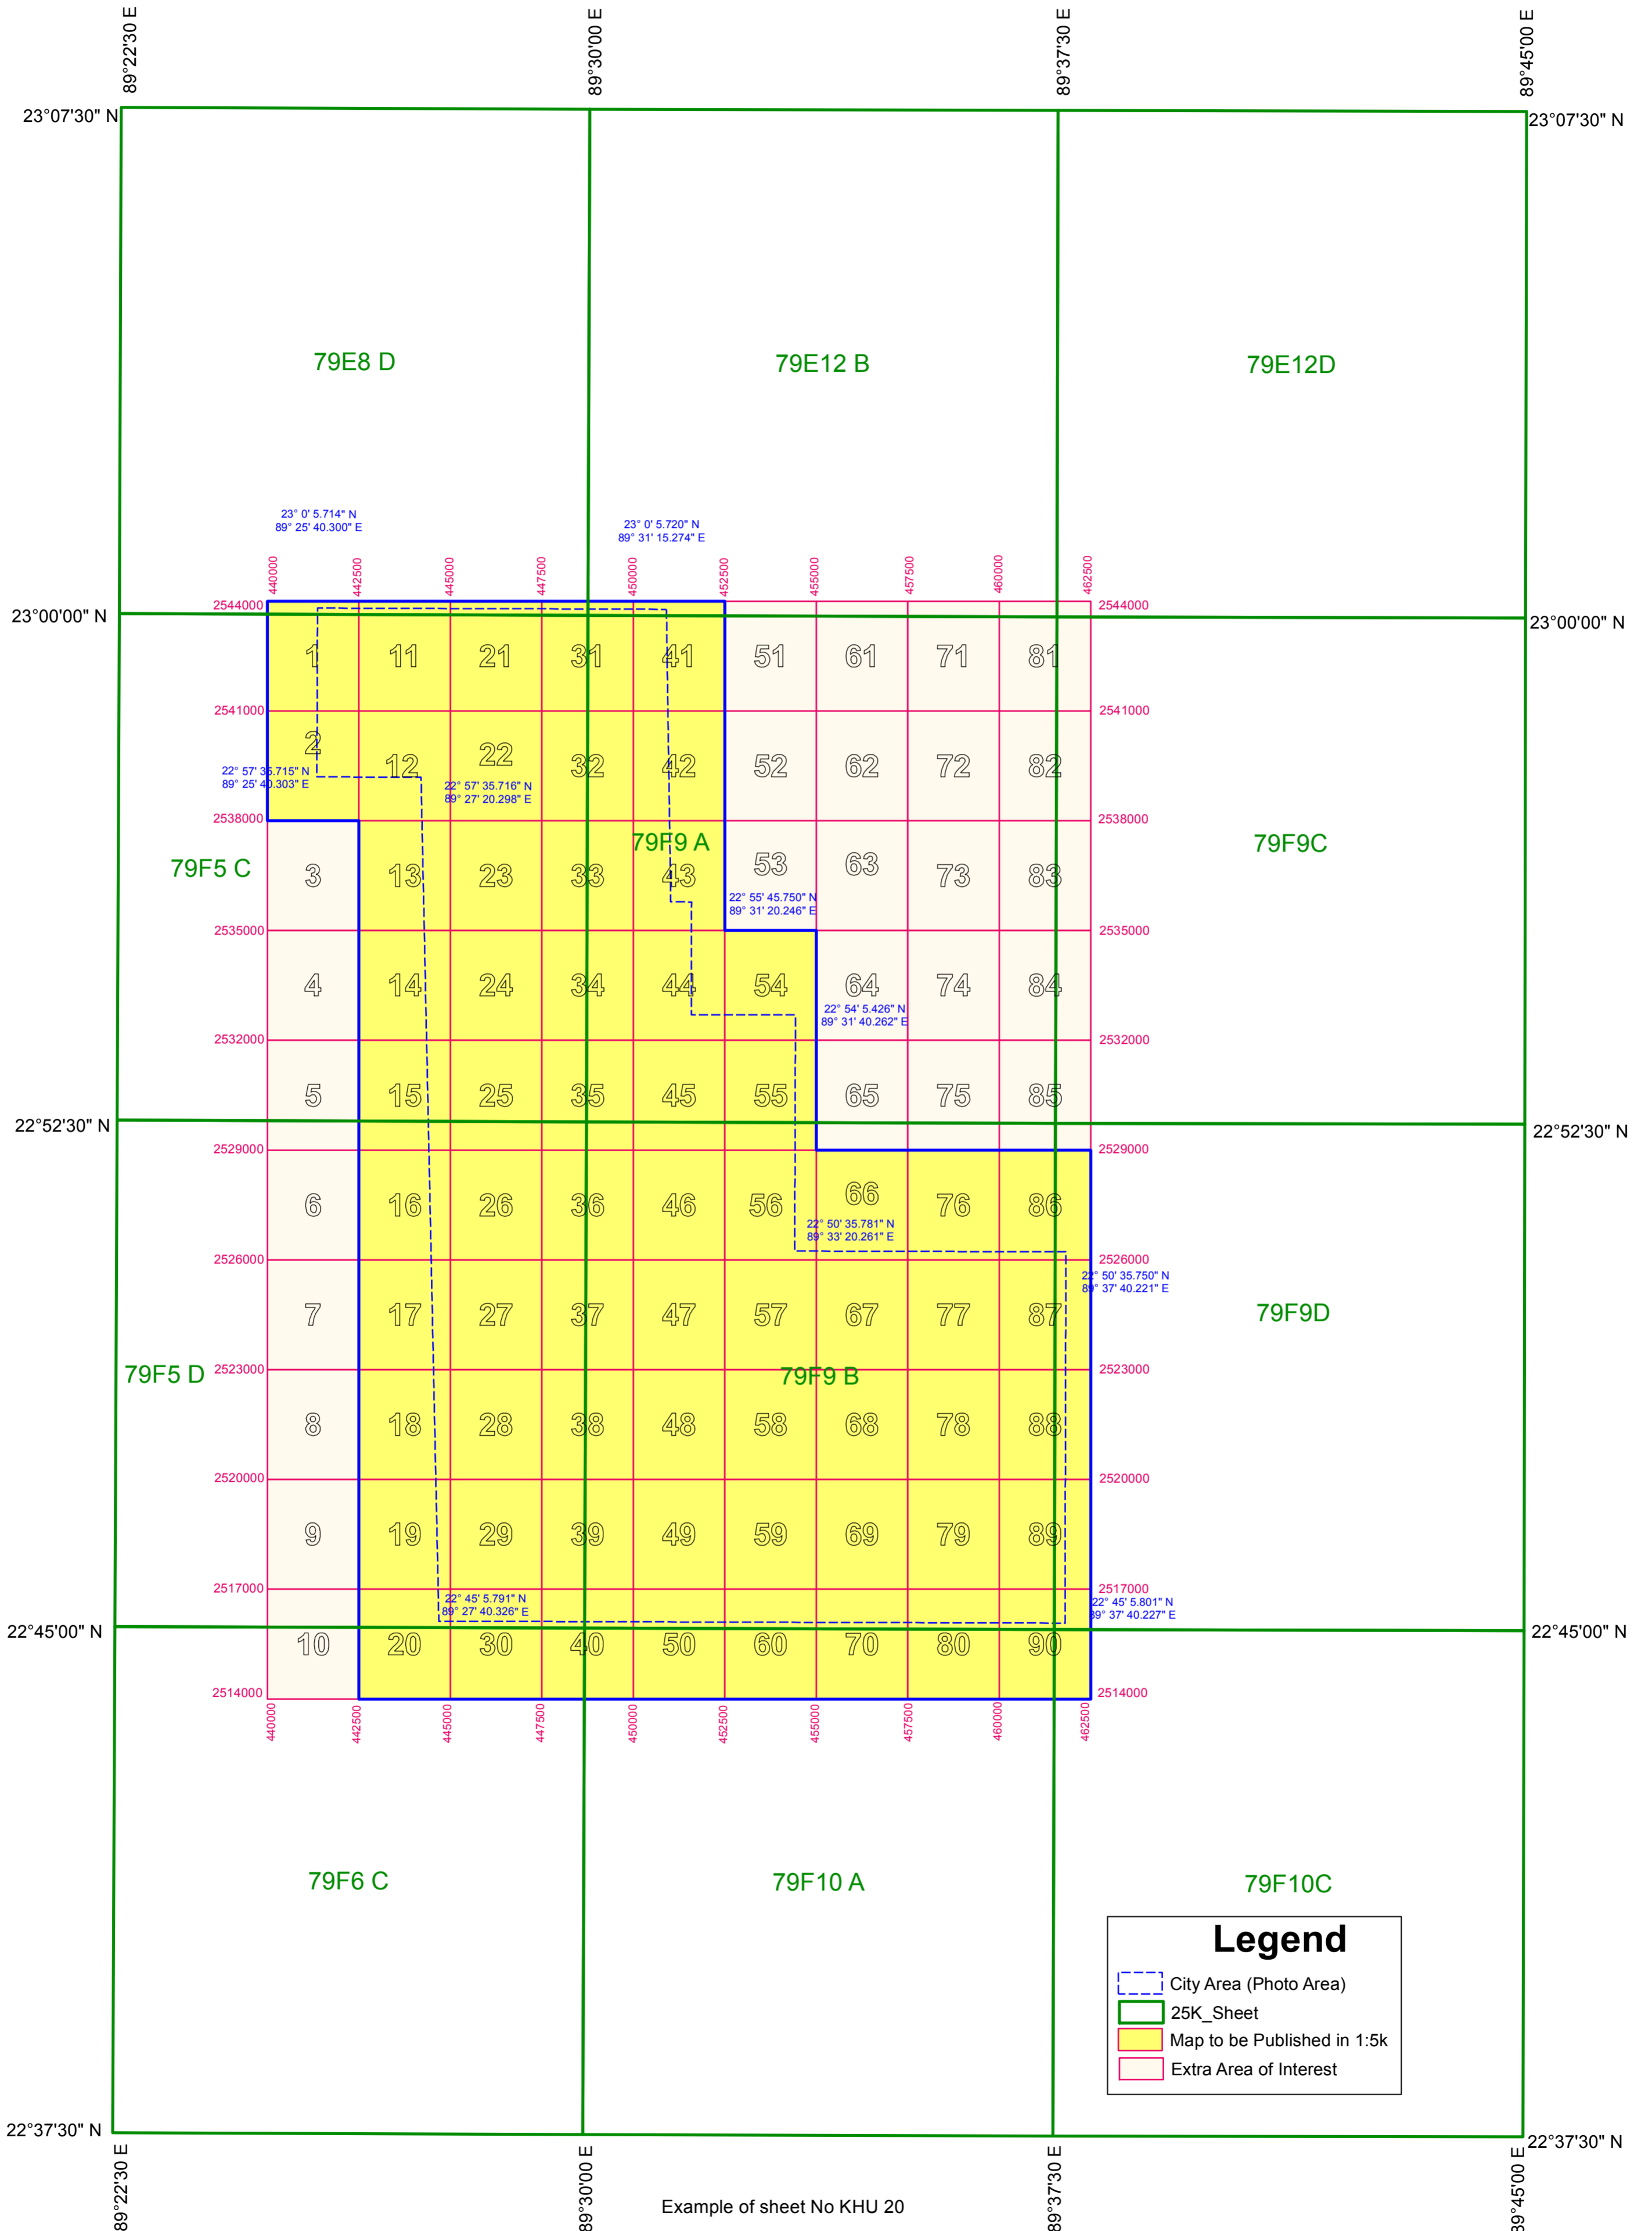

INDEX TO SHEETS OF KHULNA

SCALE 1:5000

Number of sheets 64

Example of sheet No KHU 20