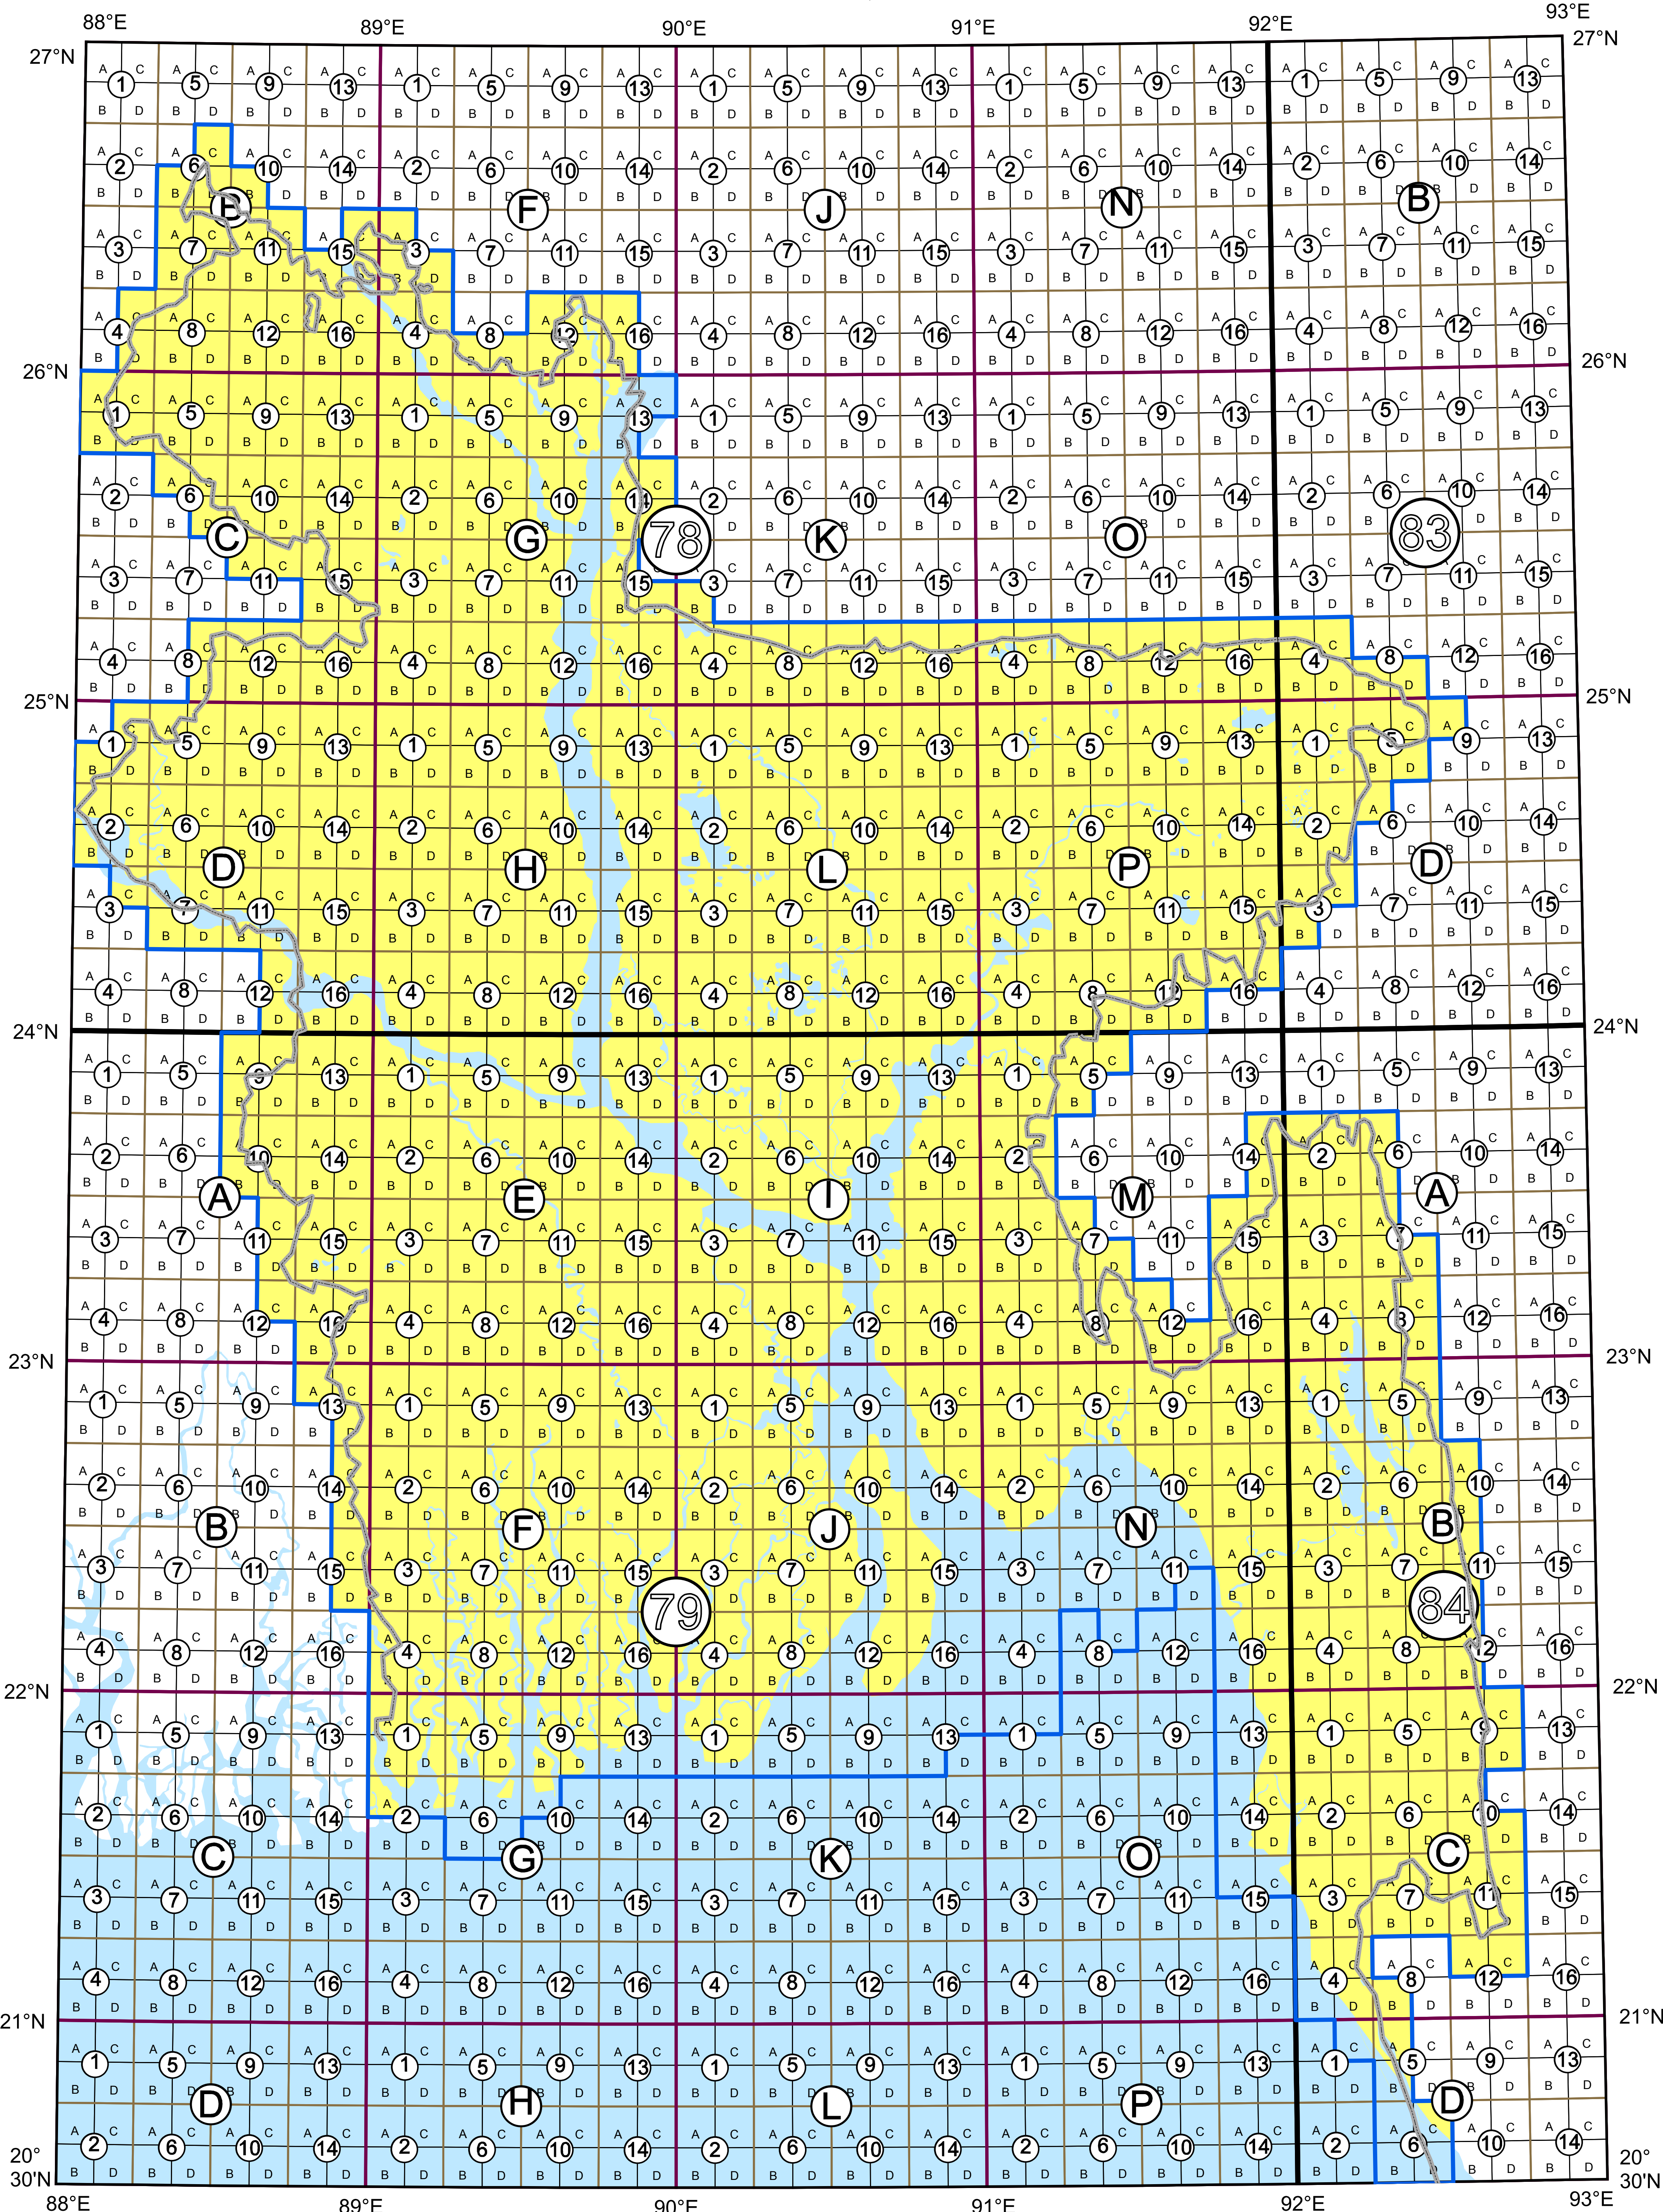

# INDEX TO SHEETS OF BANGLADESH

Scale 1:25,000

NUMBER OF SHEETS: 988

Example of Sheet Numbers 78G11A